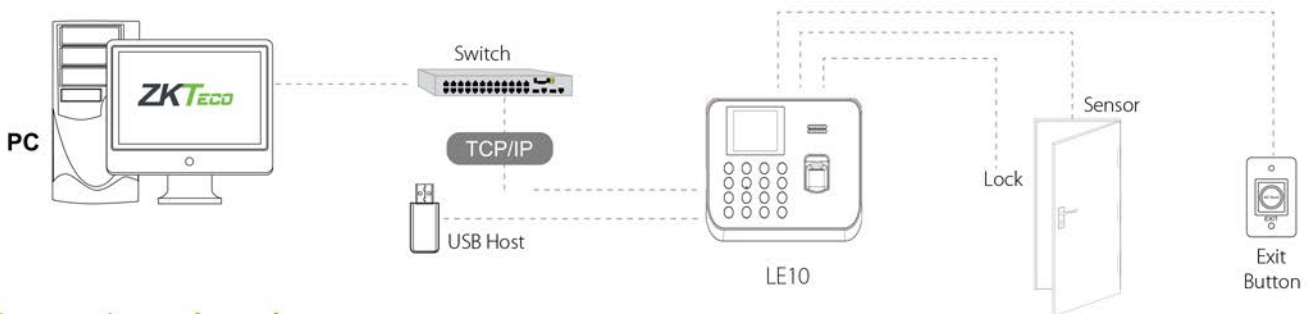

Specification

Fingerprint Capacity	800
ID Card Capacity	800
Record Capacity	80,000
Display	2.4-inch TFT Screen
Communication	TCP/IP, USB Host
Standard Functions	Work Code, SMS, DST, Self-Service Query, Automatic Status Switch, Scheduled-bell, T9 Input, 9 Digit User ID, Simple Access Control or External Bell
Optional Functions	ID
Software	ZKTime.Net3.0
Power Supply	DC 12V 1.5A
Verification Speed	≤0.5 Sec.
Operating Temp.	0°C - 45°C
Operating Humidity	20%-80%
Dimension	184*136*37.6(Length*Width*Thickness)

Configuration

Dimensions (mm)