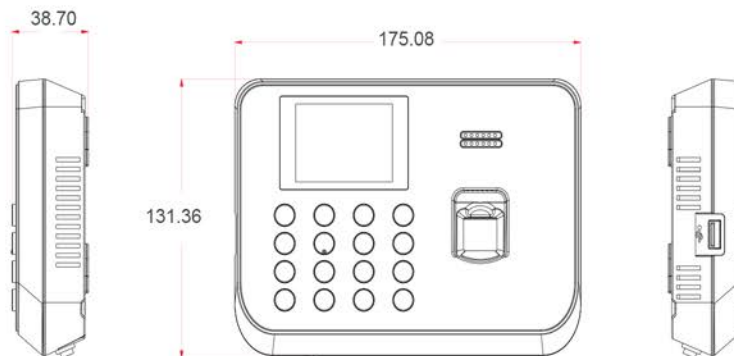

ZKTECO CO.,LTD.

www.zkteco.com

E-mail: sales@zkteco.com

V1.0 2018.11.29

Copyright © 2018 ZKTECO CO., LTD. All rights reserved.